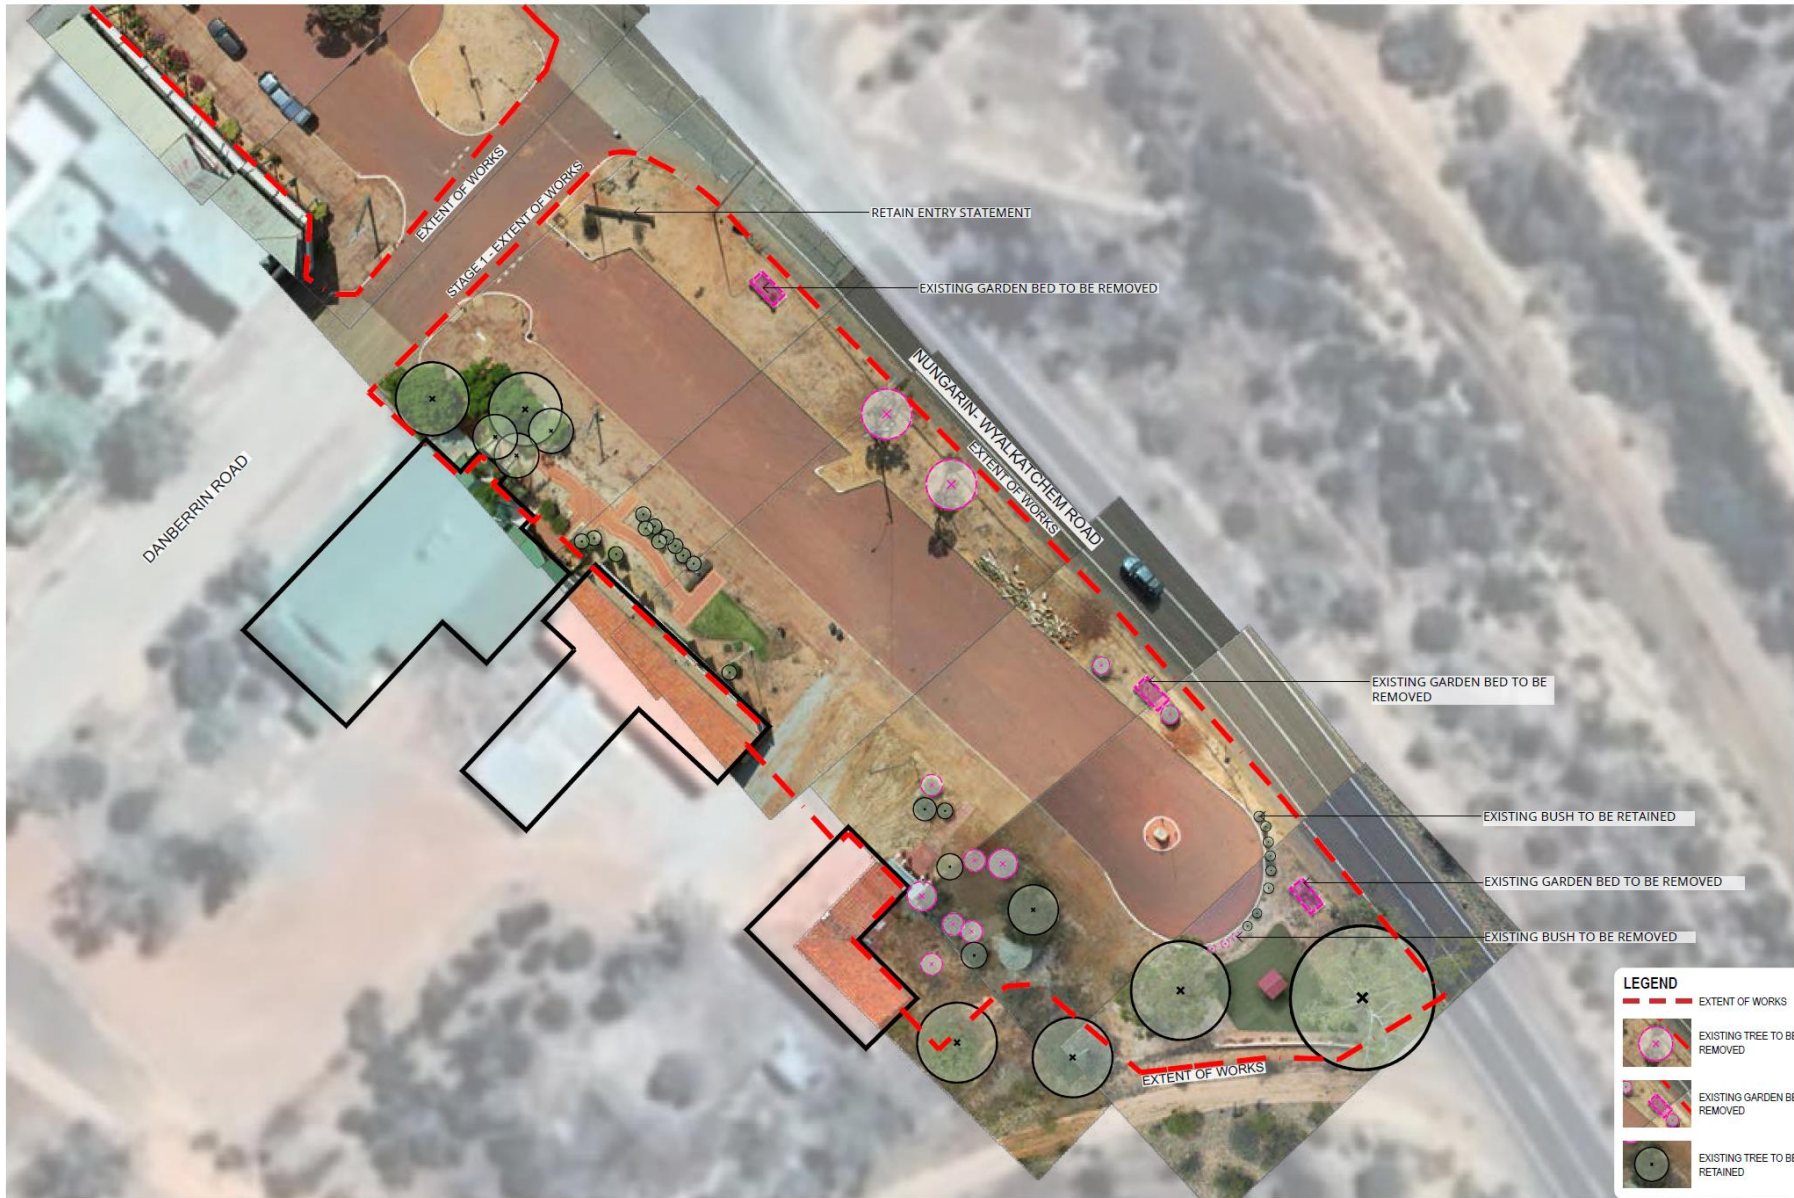

NUNGARIN MAIN STREET
DEMOLITION PLAN 1